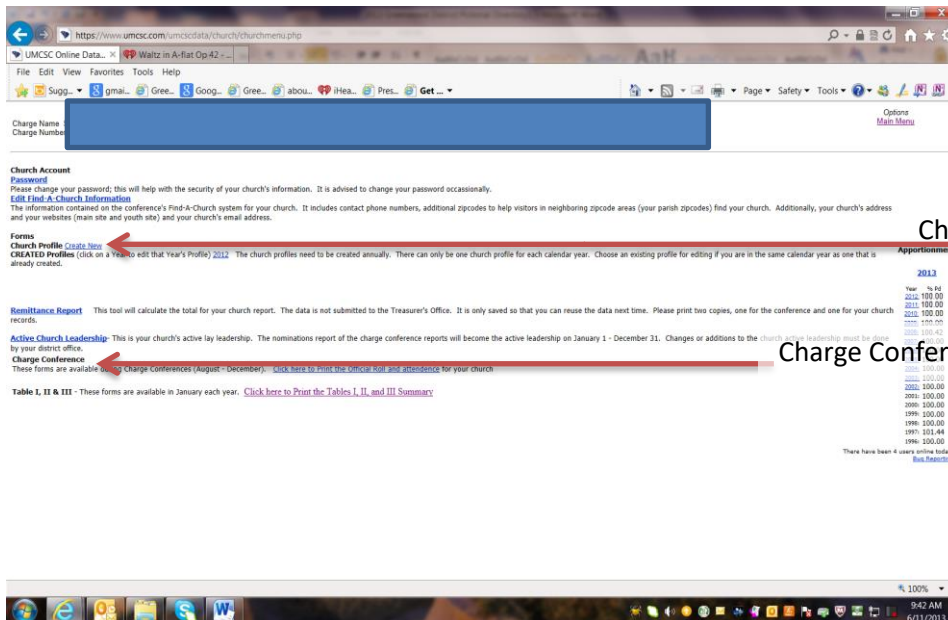

(I have blanked out the name of the church that this screen shot applies to. Your screen will not have a blue rectangle like this.)

6. Once you have completed your work, simply close your browser and you will be logged out automatically. There is now also a log out option.
7. If your church's profile does not have a current picture, you now have the option to upload a photo. The directions are on the church profile page. If you have any problems uploading a photo, contact the district office. We can provide assistance, including uploading the photo for you.