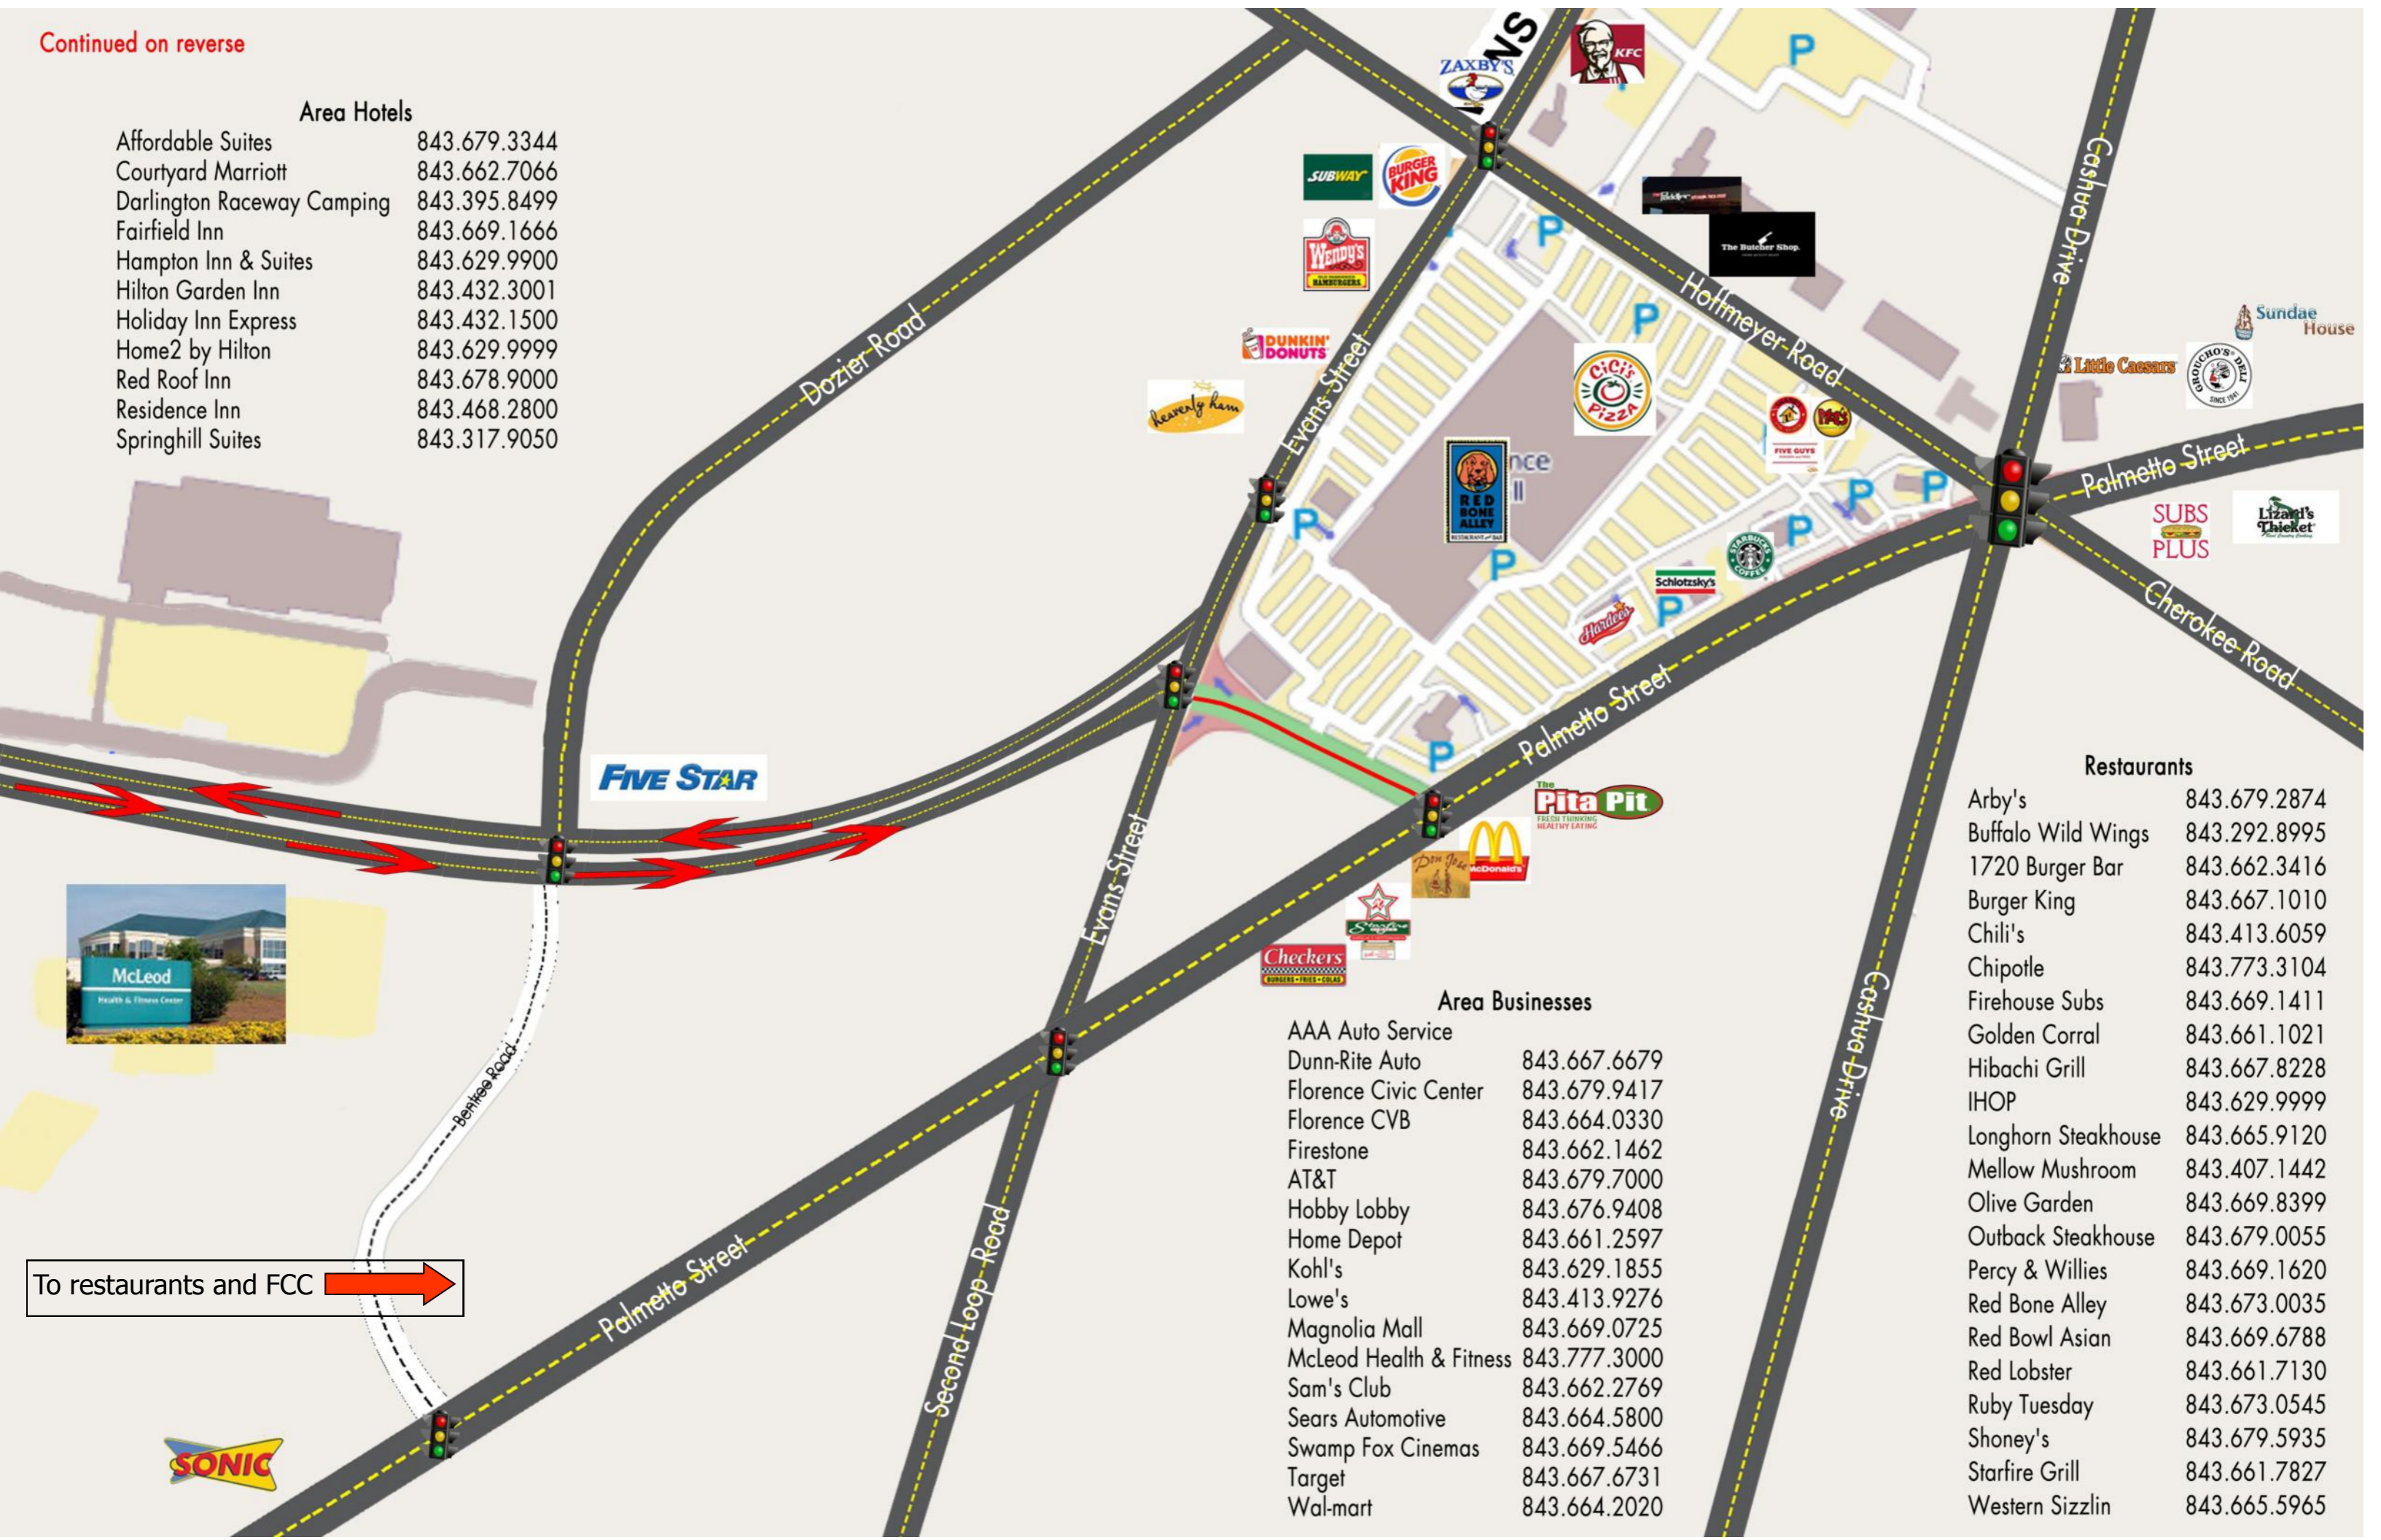

Area Hotels

Affordable Suites	843.679.3344
Courtyard Marriott	843.662.7066
Darlington Raceway Camping	843.395.8499
Fairfield Inn	843.669.1666
Hampton Inn & Suites	843.629.9900
Hilton Garden Inn	843.432.3001
Holiday Inn Express	843.432.1500
Home2 by Hilton	843.629.9999
Red Roof Inn	843.678.9000
Residence Inn	843.468.2800
Springhill Suites	843.317.9050

To restaurants and FCC

Area Businesses

AAA Auto Service	
Dunn-Rite Auto	843.667.6679
Florence Civic Center	843.679.9417
Florence CVB	843.664.0330
Firestone	843.662.1462
AT&T	843.679.7000
Hobby Lobby	843.676.9408
Home Depot	843.661.2597
Kohl's	843.629.1855
Lowe's	843.413.9276
Magnolia Mall	843.669.0725
McLeod Health & Fitness	843.777.3000
Sam's Club	843.662.2769
Sears Automotive	843.664.5800
Swamp Fox Cinemas	843.669.5466
Target	843.667.6731
Wal-mart	843.664.2020

Restaurants

Arby's	843.679.2874
Buffalo Wild Wings	843.292.8995
1720 Burger Bar	843.662.3416
Burger King	843.667.1010
Chili's	843.413.6059
Chipotle	843.773.3104
Firehouse Subs	843.669.1411
Golden Corral	843.661.1021
Hibachi Grill	843.667.8228
IHOP	843.629.9999
Longhorn Steakhouse	843.665.9120
Mellow Mushroom	843.407.1442
Olive Garden	843.669.8399
Outback Steakhouse	843.679.0055
Percy & Willies	843.669.1620
Red Bone Alley	843.673.0035
Red Bowl Asian	843.669.6788
Red Lobster	843.661.7130
Ruby Tuesday	843.673.0545
Shoney's	843.679.5935
Starfire Grill	843.661.7827
Western Sizzlin	843.665.5965